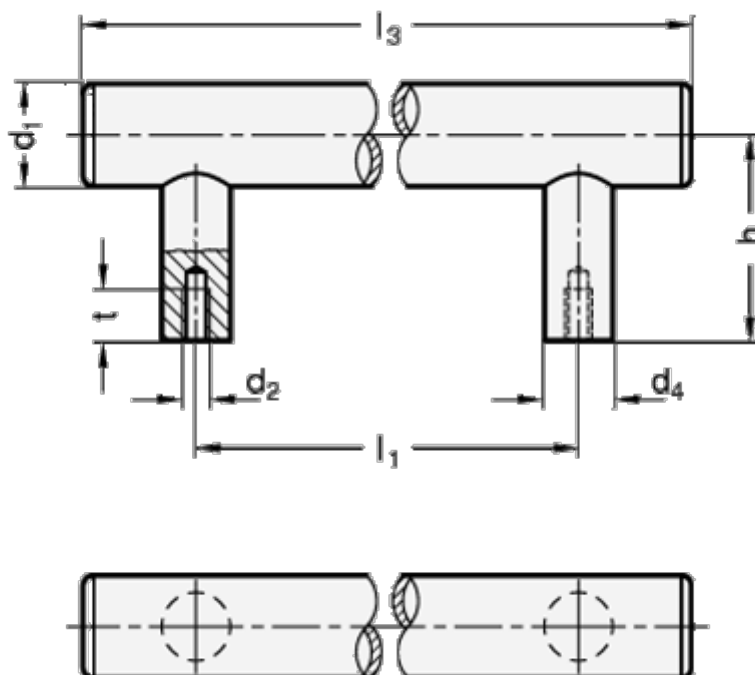

Article number: 20666530M6200E

Description: E+G St. steel tubular handle GN 666.5-30-M6-200-E
E - with stainless steel cap, mounted from the back

Measures

d1	= 30
d2	= M6
d4	= 20
h	= 60
l1 +/-0.5	= 200
l3	= 265
l4	= 15
t min	= 15